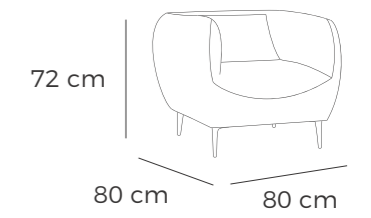

Leia

LIBRE

La pieza perfecta para relajarte, desconectar y disfrutar de la comodidad de tu hogar. Te sentirás libre.

It is perfect for relaxing, disconnecting and enjoying the comfort of your home. You'll feel free.