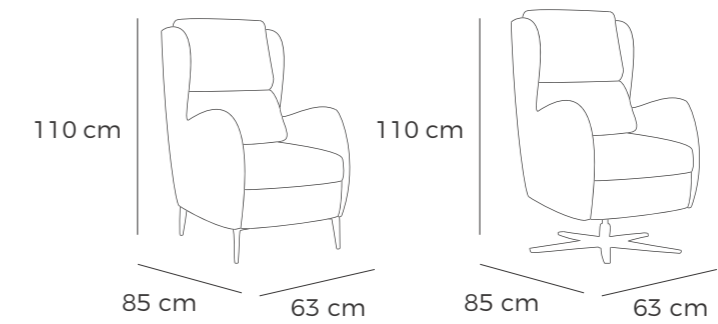

Descubre la sensación de estar en las nubes. Diseñados para ofrecerte la máxima comodidad y relajación.

Discover how being on cloud nine feels. Designed to offer the best comfort and relaxation.