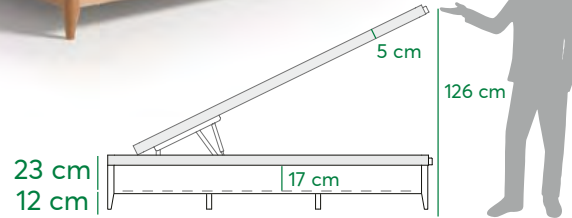

Enjoy & Enjoy Gap

3D & Contorno

Koala Beds

Enjoy & Enjoy Gap

Enjoy 3D Twin

Enjoy GAP

23 cm
12 cm

NOTA: NO ARRASTRAR.
NOTE: DO NOT PULL.
REMARQUE: NE PAS FAIRE GLISSER.