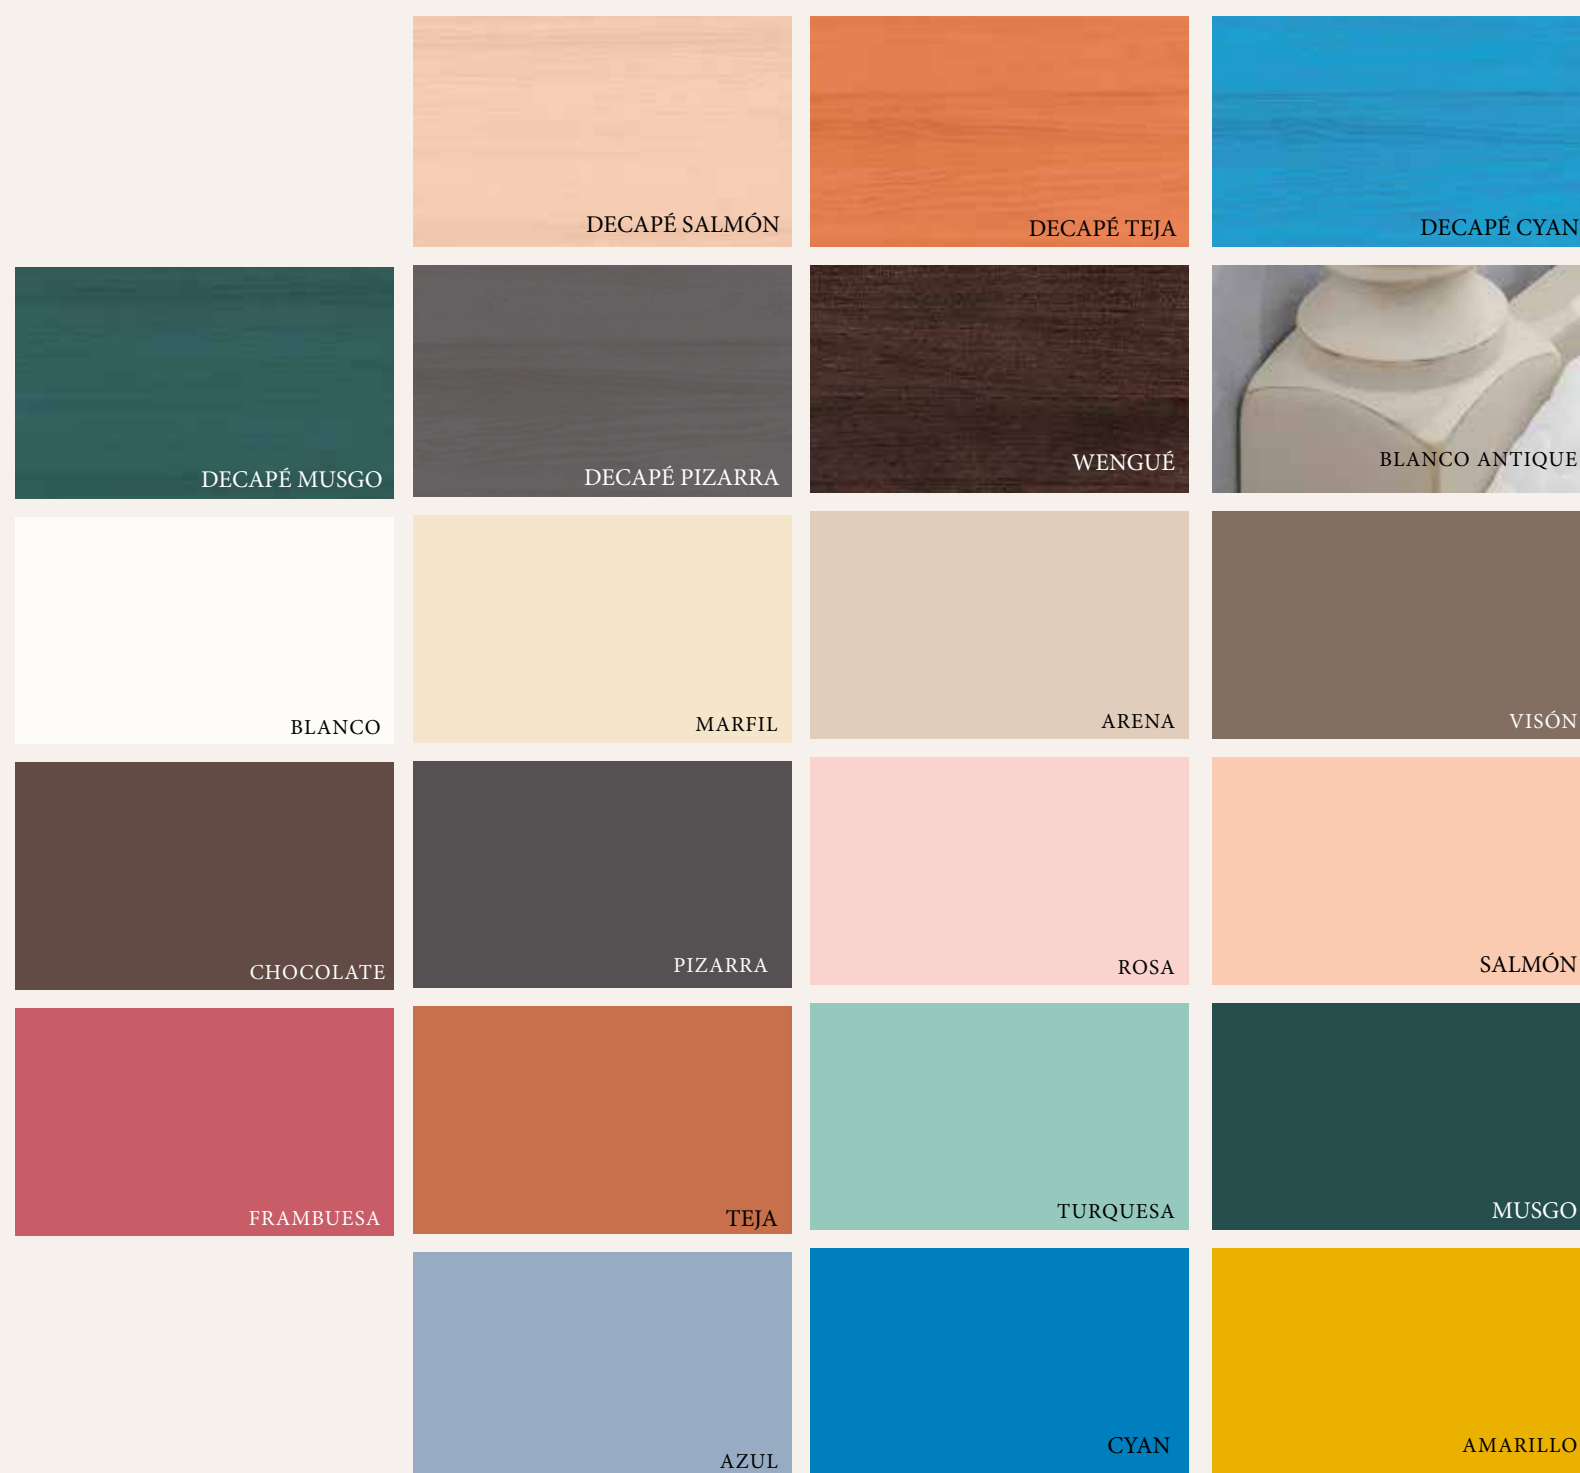

4 GRUPO GRUPE GROUP

DONDE TUS SUEÑOS SE HACEN REALIDAD

Por su imposibilidad técnica y por naturaleza viva (madera), no puede garantizarse la completa similitud de color o veteado en las piezas barnizadas o lacadas. Siendo por ello, nuestro muestrario de colores orientativo

Due to it technical and alive natural impossibilities (Wood) It can't be completely secured the similarity of colors or wood grain in the varnished pieces or the lacquered ones. For that reason, our color sampler is for guidance.

En raison de l'impossibilité de nature vivante (Bois) et technique, on ne peut guère garantir une similitude absolue de couleur ou de veinage sur les pièces vernies ou laquées. De ce fait, notre échantillonnage de couleur est orientatif.