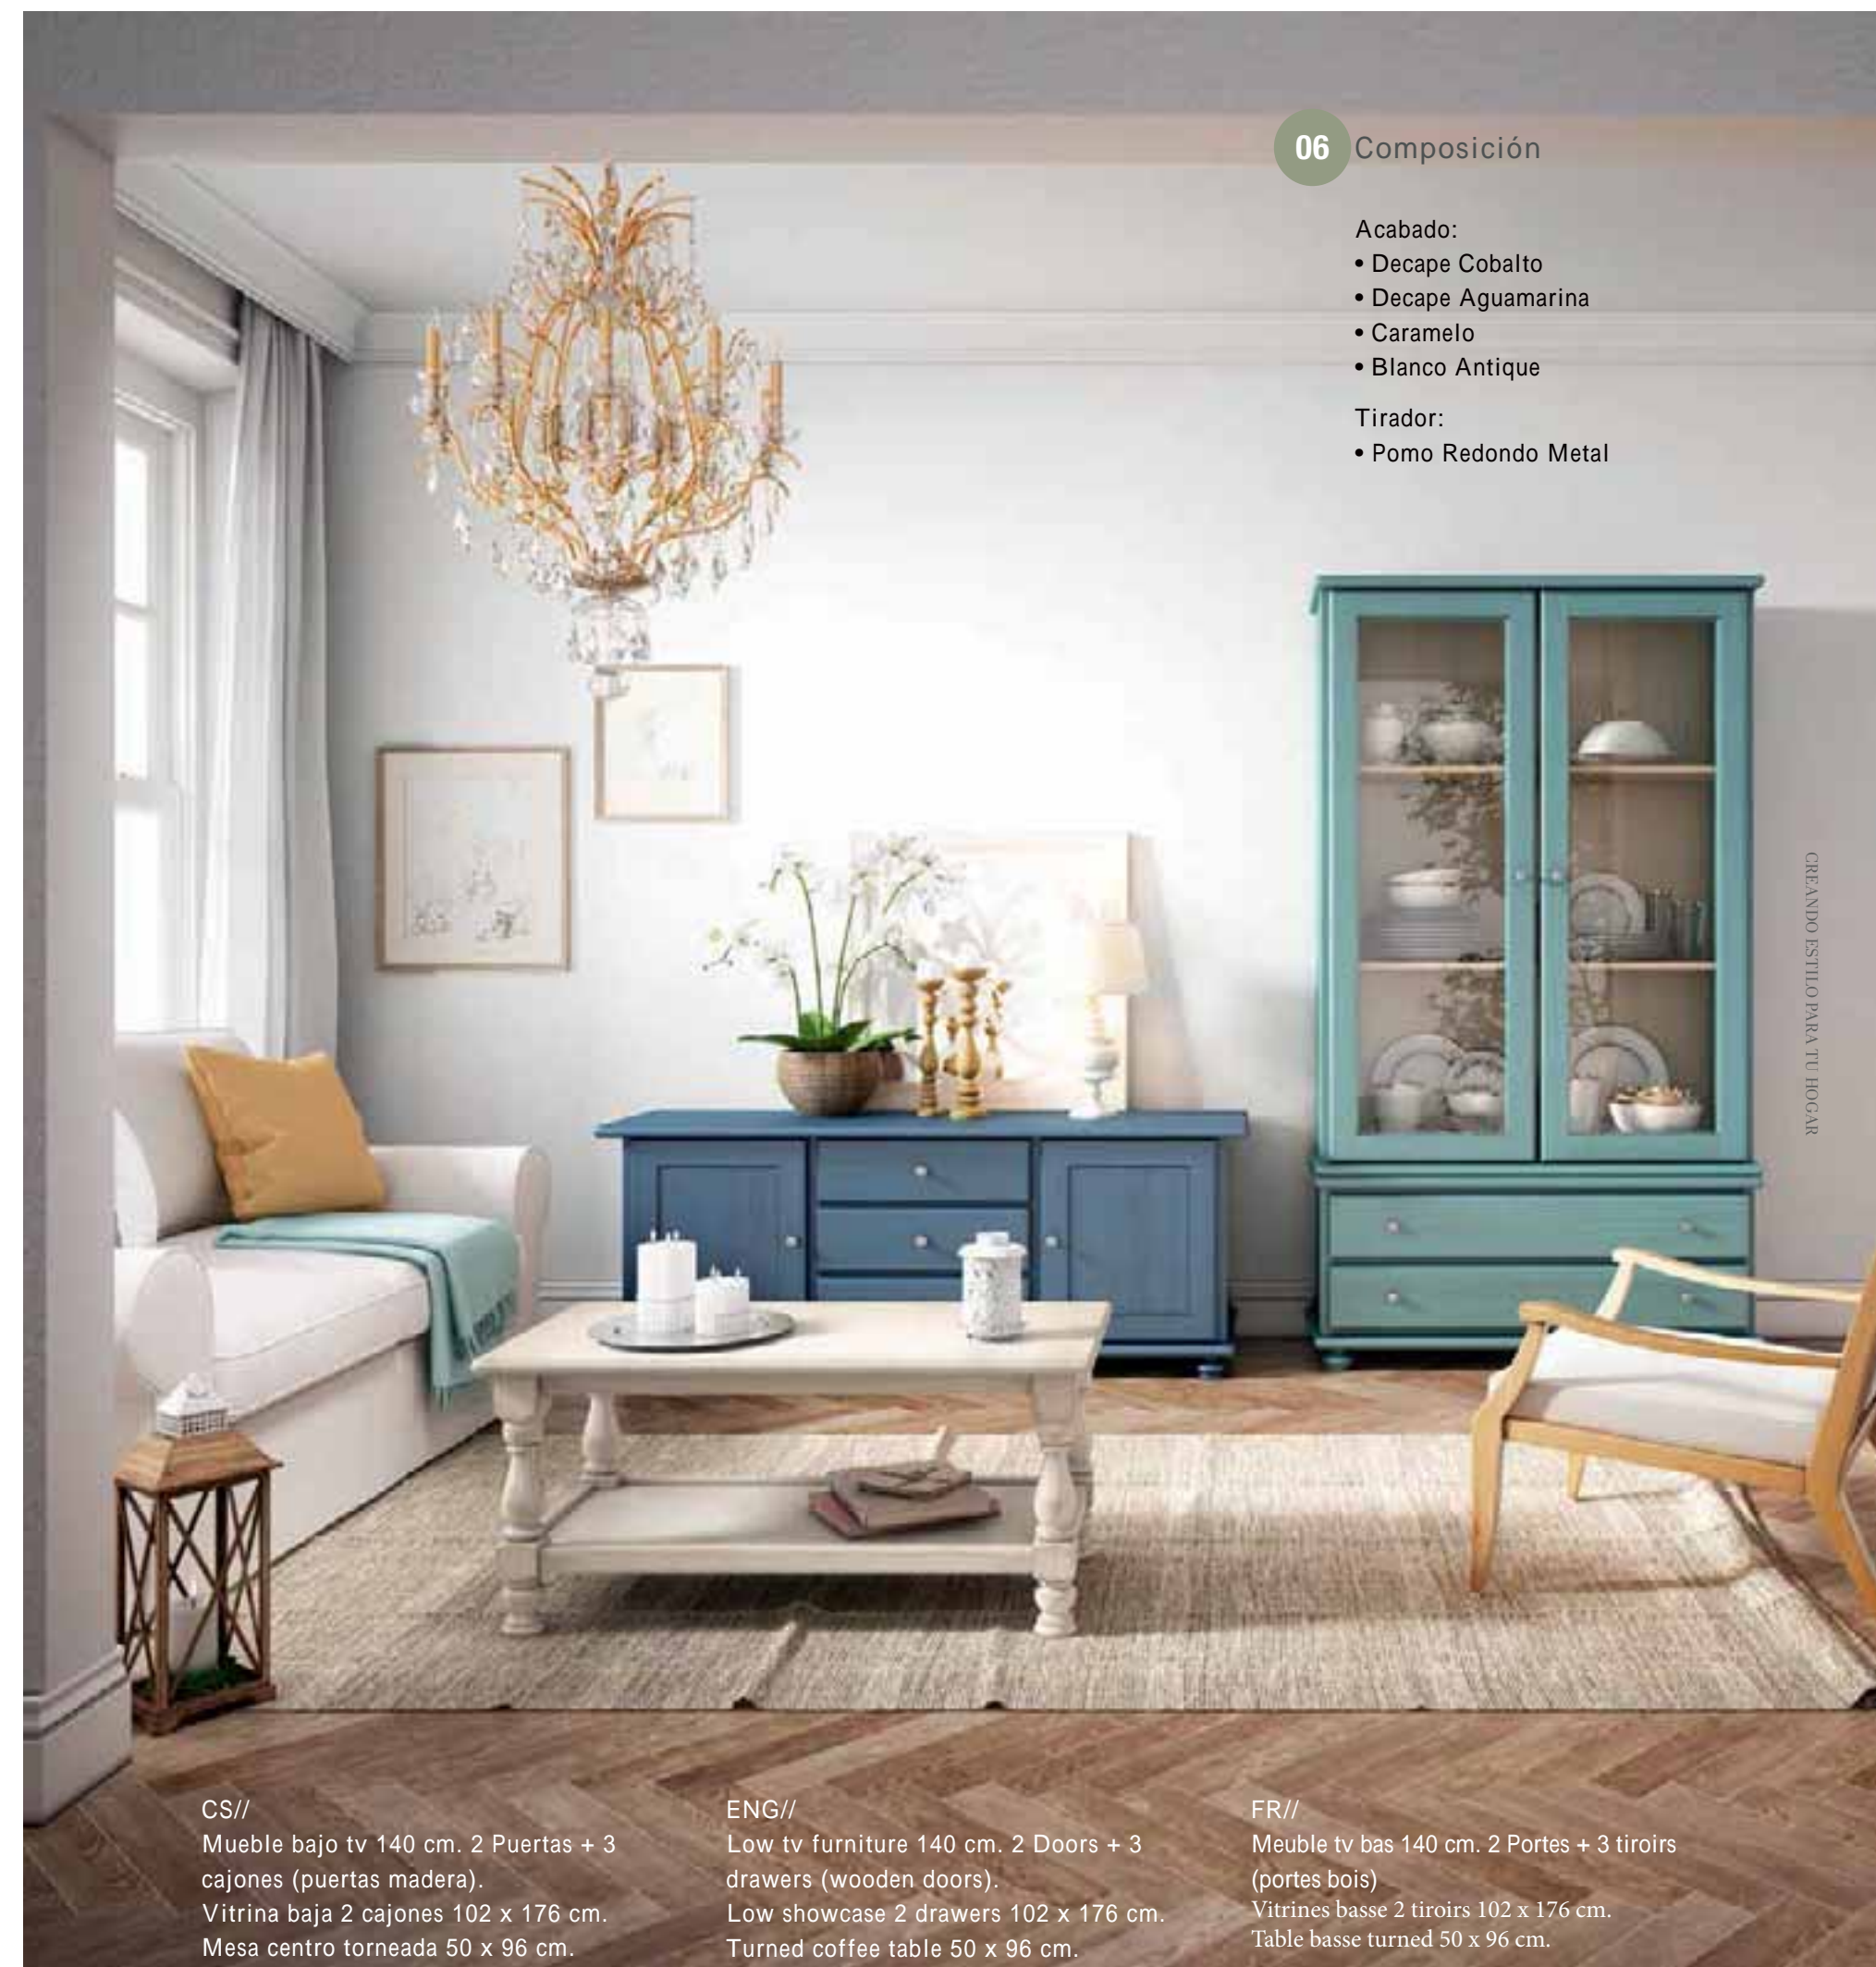

06 Composición

Acabado:

- Decape Cobalto
- Decape Aguamarina
- Caramelo
- Blanco Antique

Tirador:

- Pomo Redondo Metal