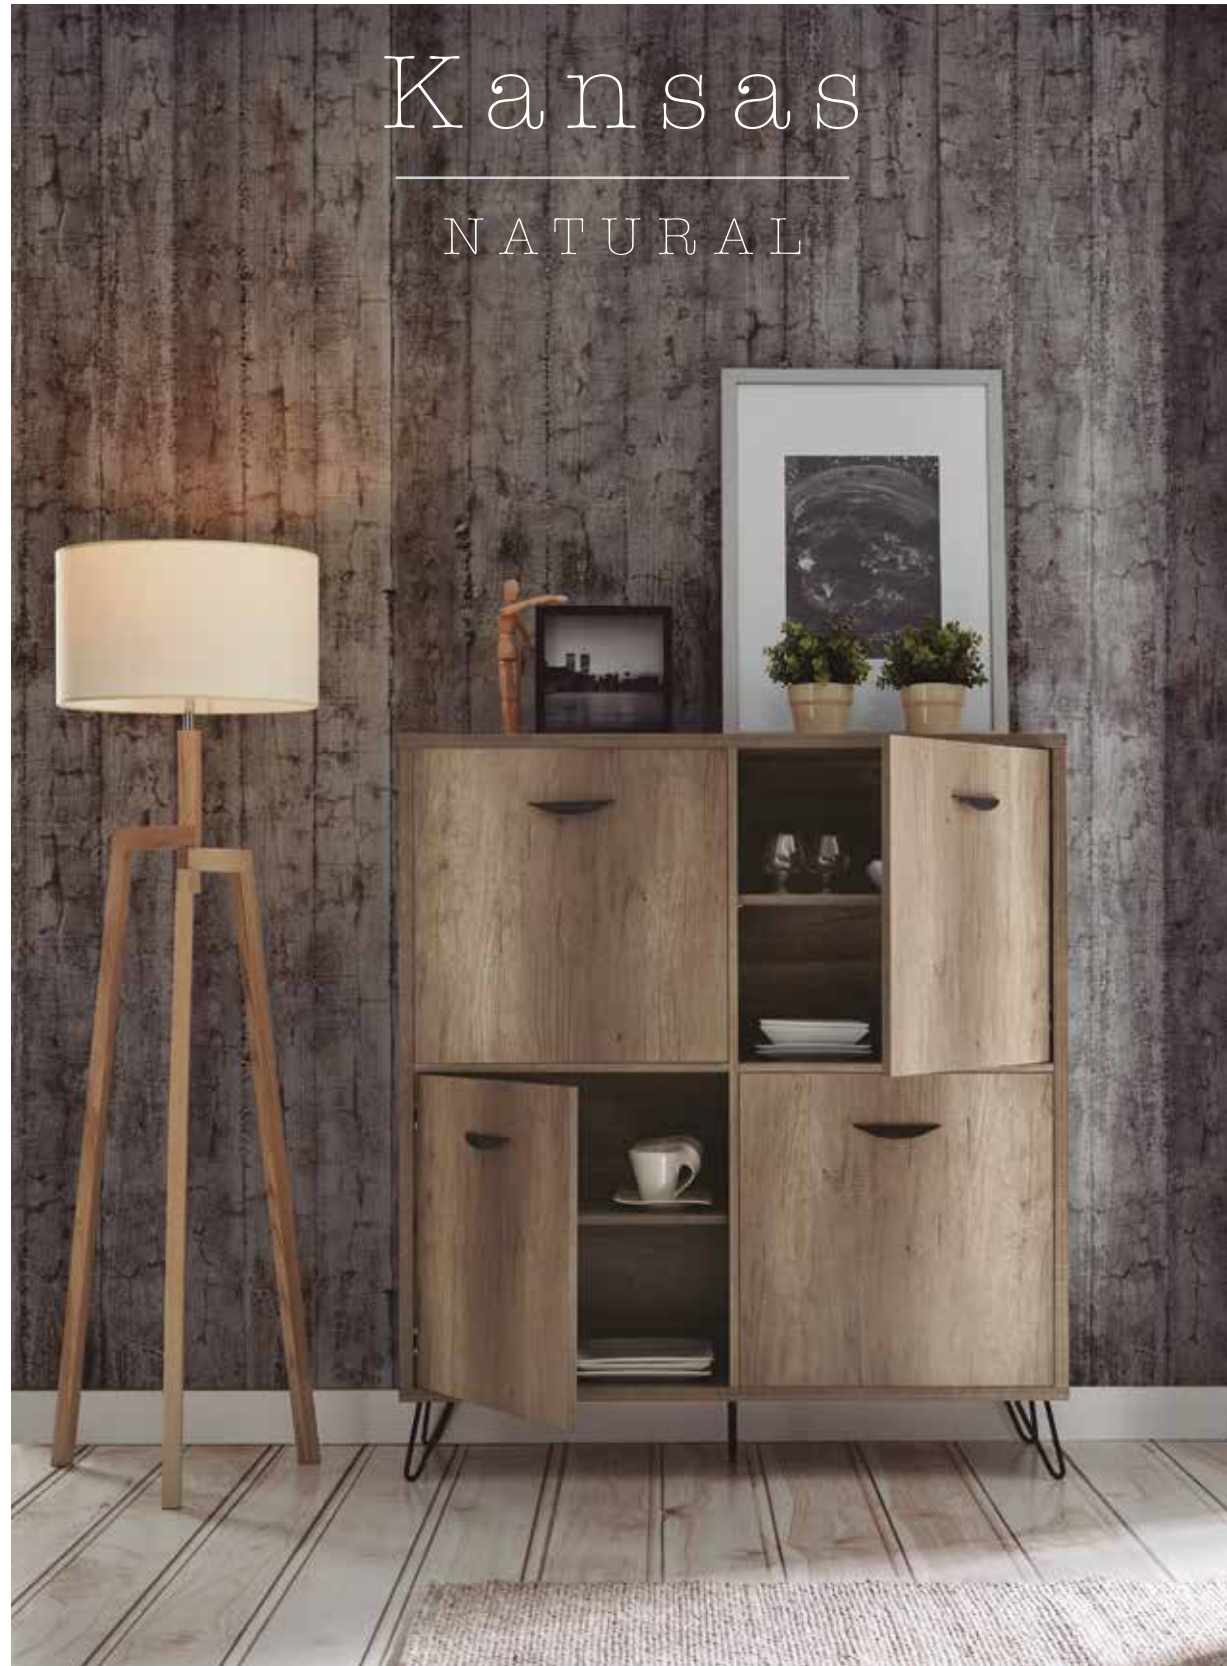

Kansas

NATURAL

NATURAL