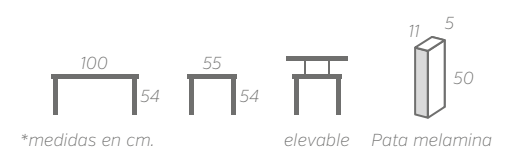

Posibilidad de combinar color de las patas y tablero.