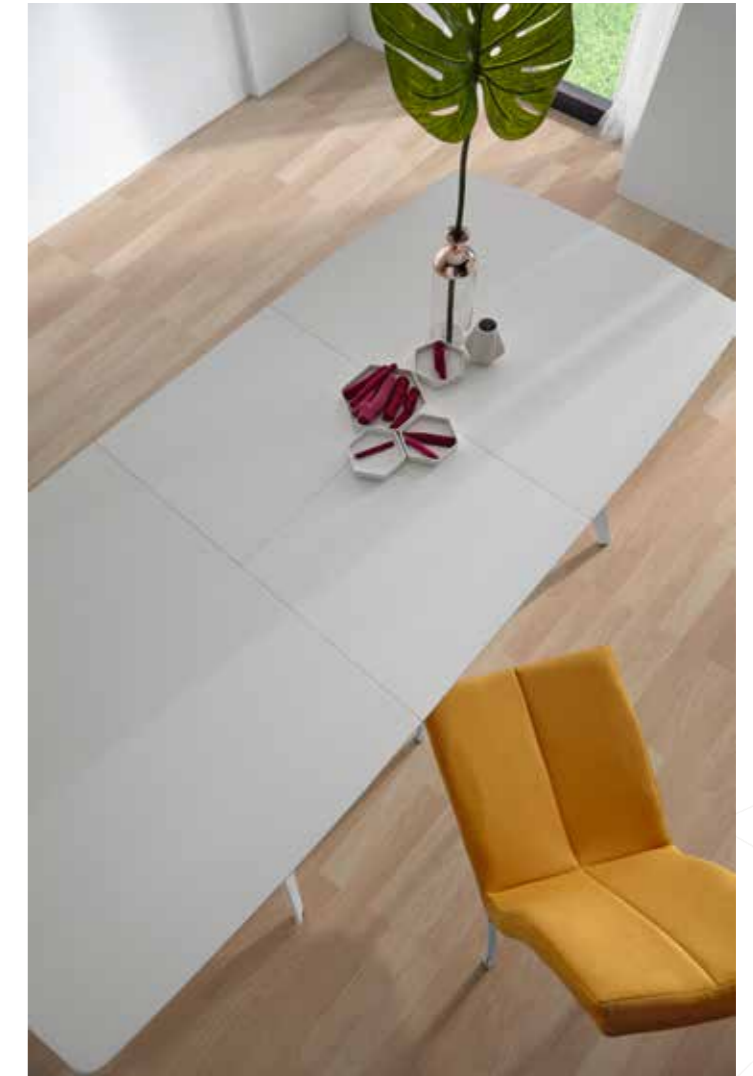

TESSA

MADERA EXTENSIBLE / EXTENDABLE WOOD 46 / 47 SÖM CASA

Mesa Extensible 140x88 TESSA
Extendable Dining Table
L.140 (190) x F.88 x A.76 cm

MS2006-22 Blanco / White
MS2006-55 Gris / Grey

Silla / Chair CARLA