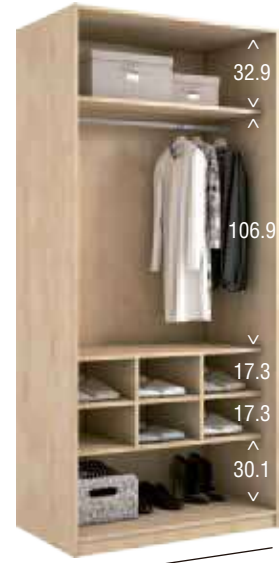

Kit camisero

Ambiente 117

Roble nudos / knotted oak / chêne noué
blanco / white/ blanc

Opciones de interior para armarios y vestidores

INTERIOR 1

INTERIOR ARMARIO
37.2
42.2
47.2
76.2
86.2
96.2

INTERIOR 2

INTERIOR ARMARIO
37.2
42.2
47.2
76.2
86.2
96.2

INTERIOR 3

INTERIOR ARMARIO
76.2
86.2
96.2

INTERIOR 4

INTERIOR ARMARIO
76.2
86.2
96.2

220

INTERIOR 9

INTERIOR ARMARIO
76.2
86.2
96.2

INTERIOR 10