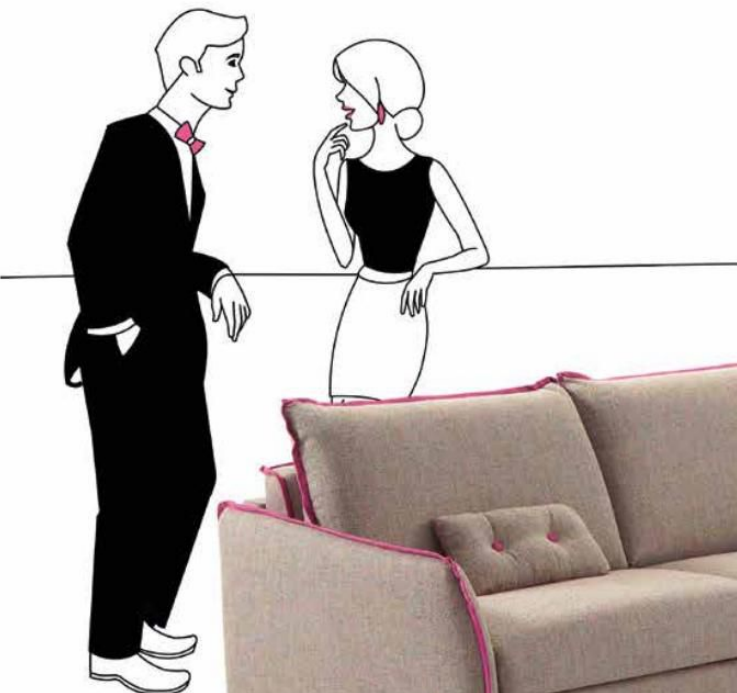

MARTINA

CAMAS Y FIJOS

LITS ET FIXES

SOFA BEDS AND FIXED SEATS

VANGUARDIA

MARTINA

Sofá Cama 140 x 200 + Chaiselongue fija 175cm. (258cm.)
· Completo: S/D - Visual Haruka C/29
· Vivos: S/B - App C/105 Fucsia
· Pouff cuadrado Martina 55 x 55cm.: S/D - Visual Haruka C/29
· Pouff redondo Martina 55 Øcm.: S/B - App C/105 Fucsia

Canapé Lit 140 x 200 + Chaiselongue-fixe 175cm. (258cm.)
· Complet: S/D - Visual Haruka C/29
· Passepoils: S/B - App C/105 Fucsia
· Pouff carré Martina 55 x 55cm.: S/D - Visual Haruka C/29
· Pouff rond Martina 55 Øcm.: S/B - App C/105 Fucsia

Sofa Bed 140 x 200 + Fixed chaise lounge 175cm. (258cm.)
· Fabric: S/D - Visual Haruka C/29
· Piping and decorative cushions: S/B - App C/105 Fucsia
· Martina square puff 55 x 55cm.: S/D - Visual Haruka C/29
· Martina round puff Ø 55cm.: S/B - App C/105 Fucsia