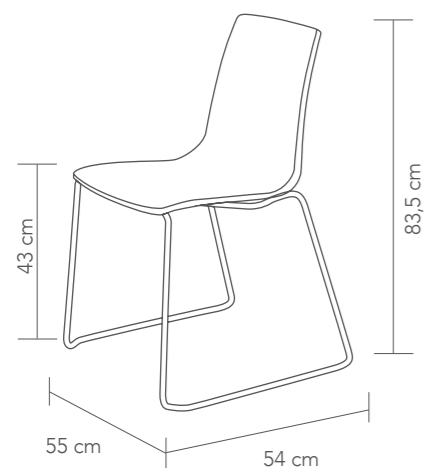

GAUDÍ CROMO

SILLA PATÍN

- 0,350 m³
- 4 x caja / carton
- P. 6,95