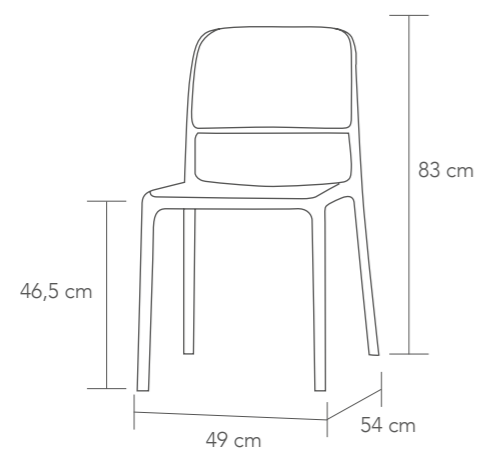

SILLA / CHAIR

0,300 m³

4 x caja / carton

P. 4,40

COLORES DISPONIBLES / AVAILABLE COLOURS

Silla, sillón y taburete apilable en polipropileno fiberglass reciclable tratado anti UV con efecto mate y tacos antideslizantes. Apta para interior y exterior. • **Stackable chair, armchair or stool** made of fiberglass polypropylene recyclable UV additives with matt finish and non-slip feet. Suitable for indoor and outdoor spaces.