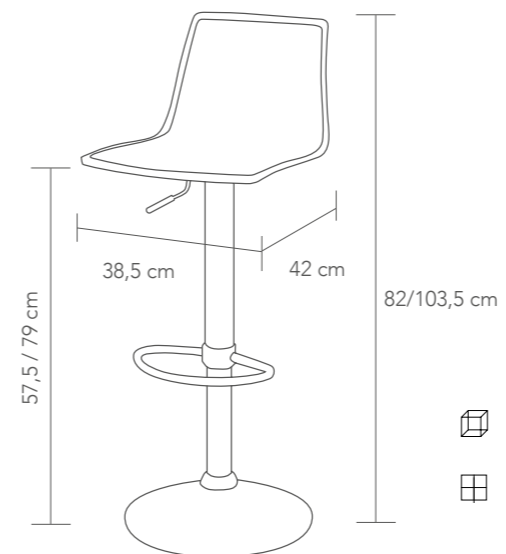

GAUDÍ TABURETES

ELEVABLE

- 0,075 m³
- 1x caja / carton
- P. 7,20