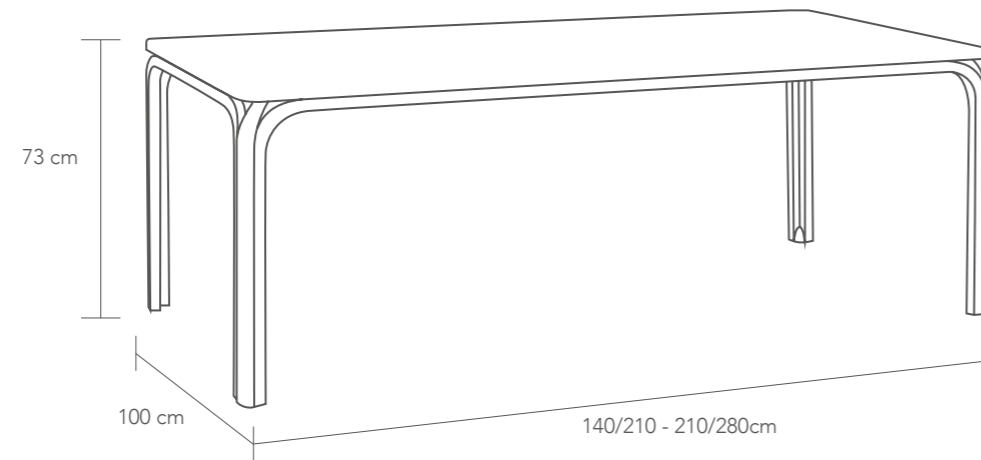

COLORES TABLERO/PATAS
LEGS AND TOP COLOURS

- 00/00
- 00/10
- 02/02
- 05/05
- 10/10

Mesa extensible en dos medidas con tapa Dureltop de 25mm de grosor. Patas de aluminio pintadas con tacos regulables. Apta para interior y exterior. • **Extendable table** with Dureltop in polypropylene with UV and 25mm thickness. Coated aluminium legs with adjustable height feet.