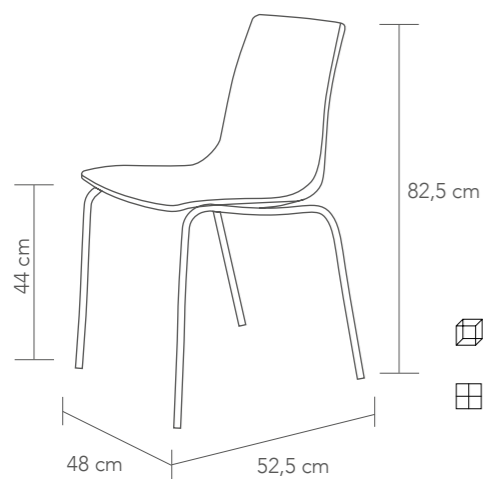

SILLA 4 PATAS

- 0,300 m³
- 4 x caja / carton
- P. 5,68