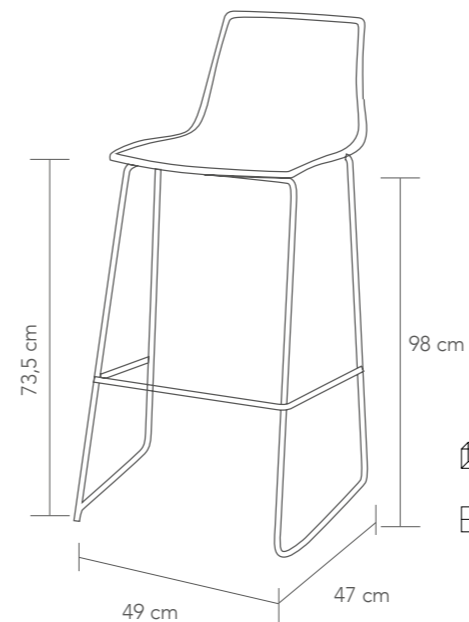

FIJO

- 0,075 m³
- 4 x caja / carton
- P. 7,20