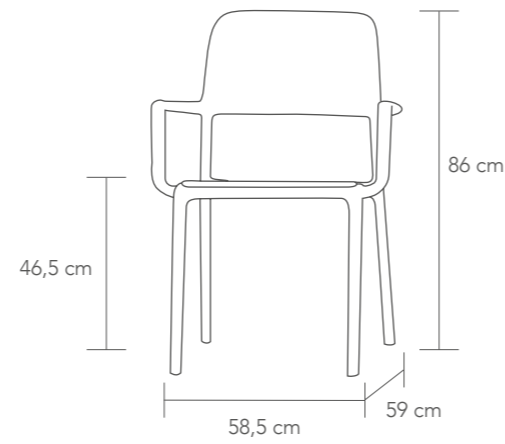

ELSA

SILLÓN / ARMCHAIR