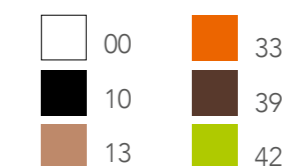

COLORES PATAS / LEG COLOURS