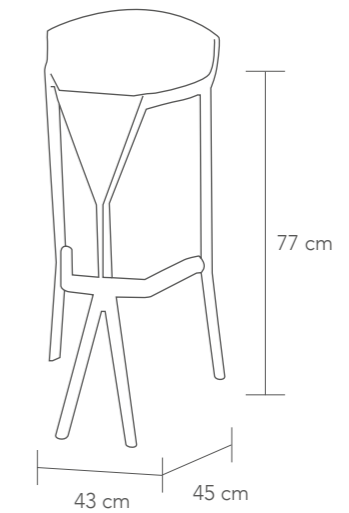

KANSAS TABURETE

☐ 0,350 m³

☐ 4 x caja / carton

P. 5,73

COLORES ESTRUCTURA FRAME COLOUR

- ☐ 00
- ☐ 01
- ☐ 06
- ☐ 14
- ☐ 33
- ☐ 38
- ☐ 42