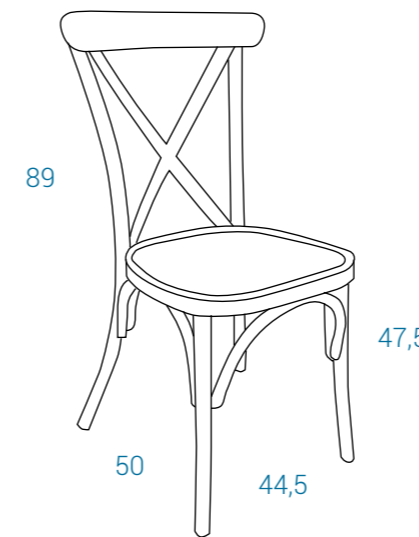

# VELA

Silla realizada en aluminio estilo vintage. Apilable. Apta exterior. *Vintage style aluminium chair. Stackable. Suitable for indoor and outdoor use.*

NEW CROSS SILLA P. 7,87

0,331 m<sup>3</sup>

Silla realizada en aluminio vintage. Apilable. Apta para exterior e interior. *Vintage style aluminium chair. Stackable. Suitable for indoor and outdoor use.*

NEW CROSS SILLA MADERA P. 8,97

0,331 m<sup>3</sup>

Silla realizada en aluminio blanco, asiento y respaldo en madera natural. Apta para interior y exterior cubierto. *Aluminium chair with white frame and ash wood seat and back. Suitable for indoor and covered outdoor spaces.*