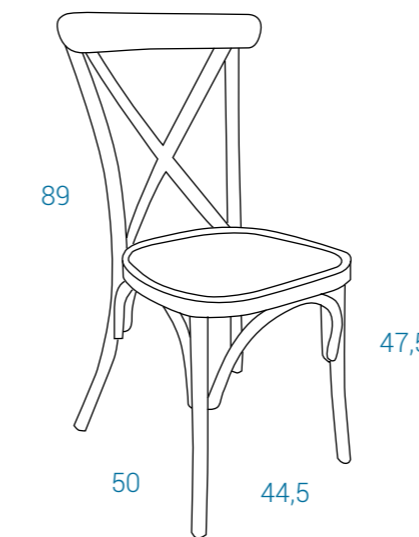

# VELA

Silla realizada en aluminio estilo vintage. Apilable. Apta exterior. *Vintage style aluminium chair. Stackable. Suitable for indoor and outdoor use.*

NEW CROSS SILLA P. 7,87

0,331 m<sup>3</sup>

Silla realizada en aluminio vintage. Apilable. Apta para exterior e interior. *Vintage style aluminium chair. Stackable. Suitable for indoor and outdoor use.*

NEW CROSS SILLA MADERA P. 8,97

0,331 m<sup>3</sup>

Silla realizada en aluminio blanco, asiento y respaldo en madera natural. Apta para interior y exterior cubierto. *Aluminium chair with white frame and ash wood seat and back. Suitable for indoor and covered outdoor spaces.*