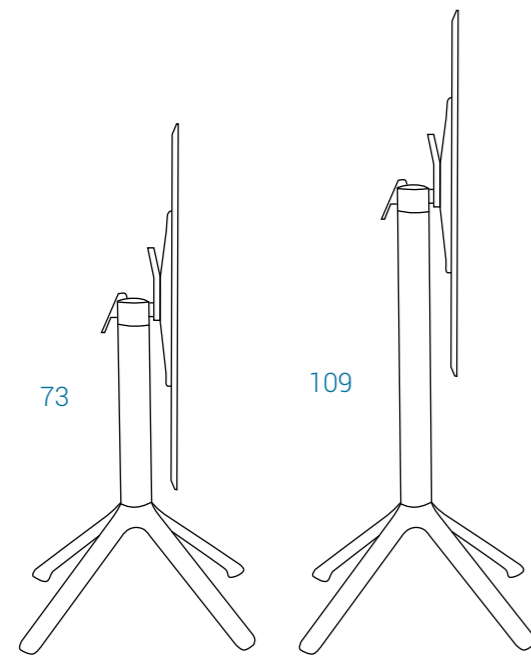

EVAN PLEGABLE

EVAN MESA 70 x 73 PLEGABLE - P. 18,24
Medidas: 70 x 70 / D.70 x H.73 x Base.51 0,100 m³

EVAN MESA 80 x 73 PLEGABLE - P. 20,07
Medidas: 80 x 80 / D.80 x H.73 x Base.51 0,120 m³

EVAN MESA 60 x 109 PLEGABLE - P. 19,21
Medidas: 60 x 60 / D.60 x H.109 x Base.51 0,120 m³

EVAN MESA 70 x 109 PLEGABLE - P. 20,83
Medidas: 70 x 70 / D.70 x H.109 x Base.51 0,150 m³

EVAN FIJA

EVAN MESA 60 x 50 FIJA - P. 14,99
Medidas: 60 x 60 / D.60 x H.50 x Base.51 0,080 m³

EVAN MESA 70 x 50 FIJA - P. 16,62
Medidas: 70 x 70 / D.70 x H.50 x Base.51 0,100 m³

EVAN MESA 70 x 73 FIJA - P. 16,62
Medidas: 70 x 70 / D.70 x H.73 x Base.51 0,120 m³

EVAN MESA 80 x 73 FIJA - P. 18,45
Medidas: 80 x 80 / D.80 x H.73 x Base.51 0,140 m³

EVAN MESA 60 x 109 FIJA - P. 16,47
Medidas: 60 x 60 / D.60 x H.109 x Base.51 0,120 m³

EVAN MESA 70 x 109 FIJA - P. 18,09
Medidas: 70 x 70 / D.70 x H.109 x Base.51 0,130 m³