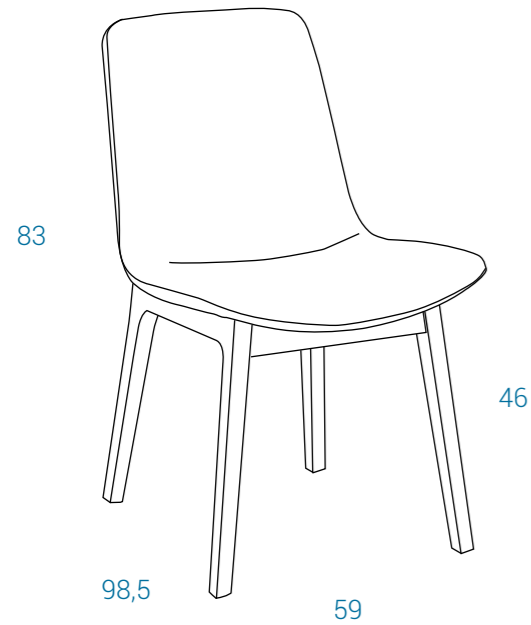

0,525 m³

AMANDA

Silla tapizada en gris claro y patas en madera fresno natural. Upholstered chair in light grey fabric and solid wood ash natural color legs.

Color Estructura:
Frame colour:

Tejido:
Fabric:

Madera /
Solid wood ash venner

Gris claro / Light grey