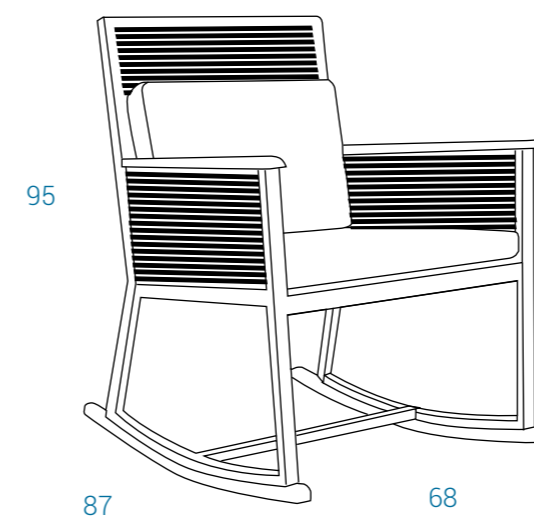

NAMI MECEDORA - P. 19,84

0,570 m³

NAMI

Mecedora realizada en aluminio con asiento y respaldo en ratán sintético. Brazo y armazón en teka. Cojines con tela impermeable.
Apto para interior y exterior. Rocking chair in aluminium frame with seat and back in PE Flat Rattan Armrest and base leg in teak. Waterproof fabric cushion. Suitable for indoor and outdoor spaces.

Color Estructura:
Frame colour:

Blanco / White

Color Cojín:
Cushions colour:

Naranja / Orange