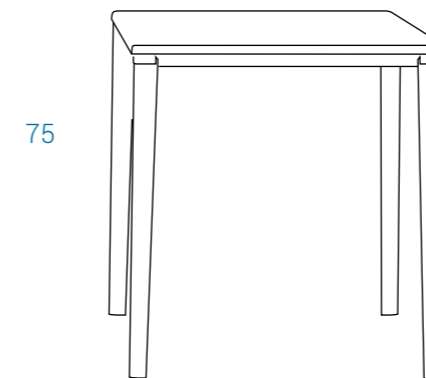

SPOCK

Mesa Spock realizada completamente en material termoplástico con patas en aluminio recubierto en polipropileno. Top liso que combina con todo tipo de sillas. Mesa versátil que responde a exigencias de todo tipo y cualquier ambiente, apilable con máxima estabilidad tanto para hogar como contracta. Idónea para espacios de interior y exterior con su toque de dinamismo ofrece en todos los conceptos un look moderno. *Spock is a four-legged table, made entirely of thermoplastic with aluminium legs and a polypropylene cover. The smooth top is a perfect match for all chairs in technopolymer. Extremely versatile, it meets the requirements for any type of setting because, in addition to being very stable, it is practical to use and easy to stack. Spock is ideal for household or contract use, both indoors and outdoors, to bring a touch of freshness and movement to any modern setting.*

SPOCK MESA 70 X 70 X 75 - P. 11,95

0,062 m³

SPOCK MESA 80 X 80 X 75 - P. 10,16

0,081 m³

Colores: 110 Lino / Linen 150 Tórtola / Turtle dove 810 Antracita / Anthracite
Colours: