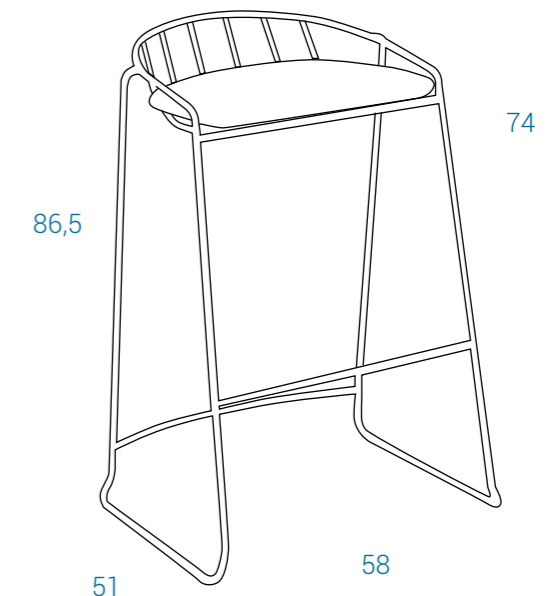

PASSION TABURETE - P.10,82

0,250 m³