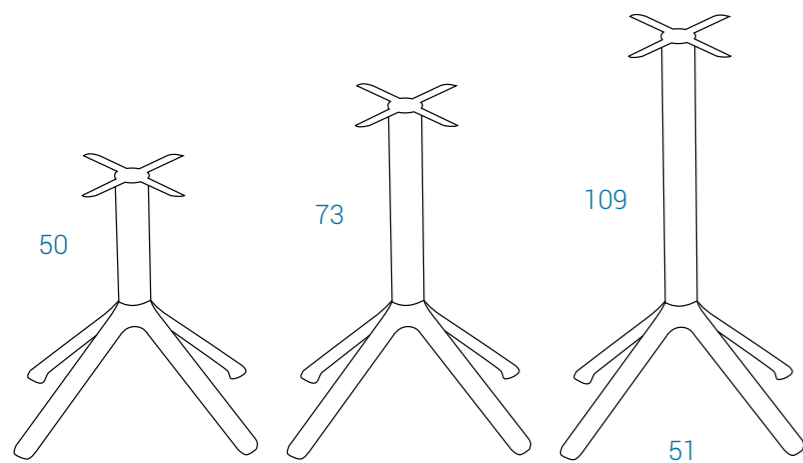

EVAN

Mesa fija y plegable con columna cuadrada con esquinas biseladas en aluminio y base de 4 pies. Tapa compact laminado. Uso interior o exterior cubierto. Die cast aluminium four feet base. Square aluminium column with rounded corners. Die cast aluminium brackets for fastenin to top. Folding mechanism with handle for easier alignment of several tables. Whit 4 ajustable feet.

Colores: Blanco / White
Colours: Gris / Grey
 Antracita / Anthracite